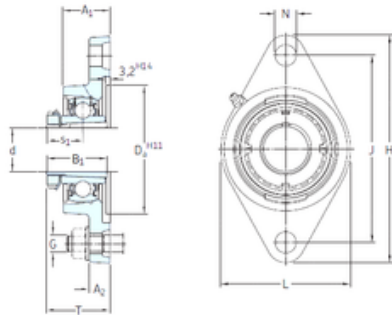

XSY Bearing Co., Ltd.

SKF FYTJ 25 KF+H 2305 bearing units

Bearing No. FYTJ 25 KF+H 2305

Bore Diameter	20 mm
d	20 mm
Da	63,5 mm
s1	20 mm
A1	27 mm
B1	35 mm
G	14 mm
H	130 mm
J	99 mm
L	68 mm
N	16 mm
T	36 mm
A2	14 mm
Weight	0,72 Kg
Basic dynamic load rating (C)	14 kN
Basic static load rating (C0)	7,8 kN
Fatigue load limit (Pu)	0,335

FYTJ 25 KF+H 2305 Bearing 2D drawings and 3D CAD models