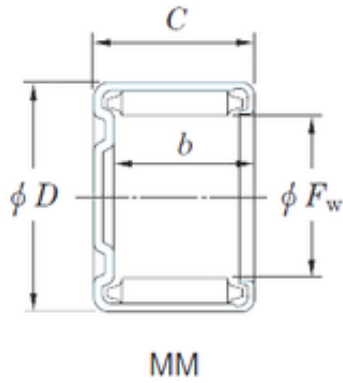

XSY Bearing Co., Ltd.

KOYO 14MM1916 needle roller bearings

Bearing No. 14MM1916

Size	14x19x16 mm
Bore Diameter	14 mm
Outer Diameter	19 mm
Width	16 mm
Fw	14 mm
D	19 mm
C	16 mm
b	13,7 mm
Weight	0,014 Kg
Basic dynamic load rating (C)	11,7 kN
Basic static load rating (C0)	23,3 kN

14MM1916 Bearing 2D drawings and 3D CAD models